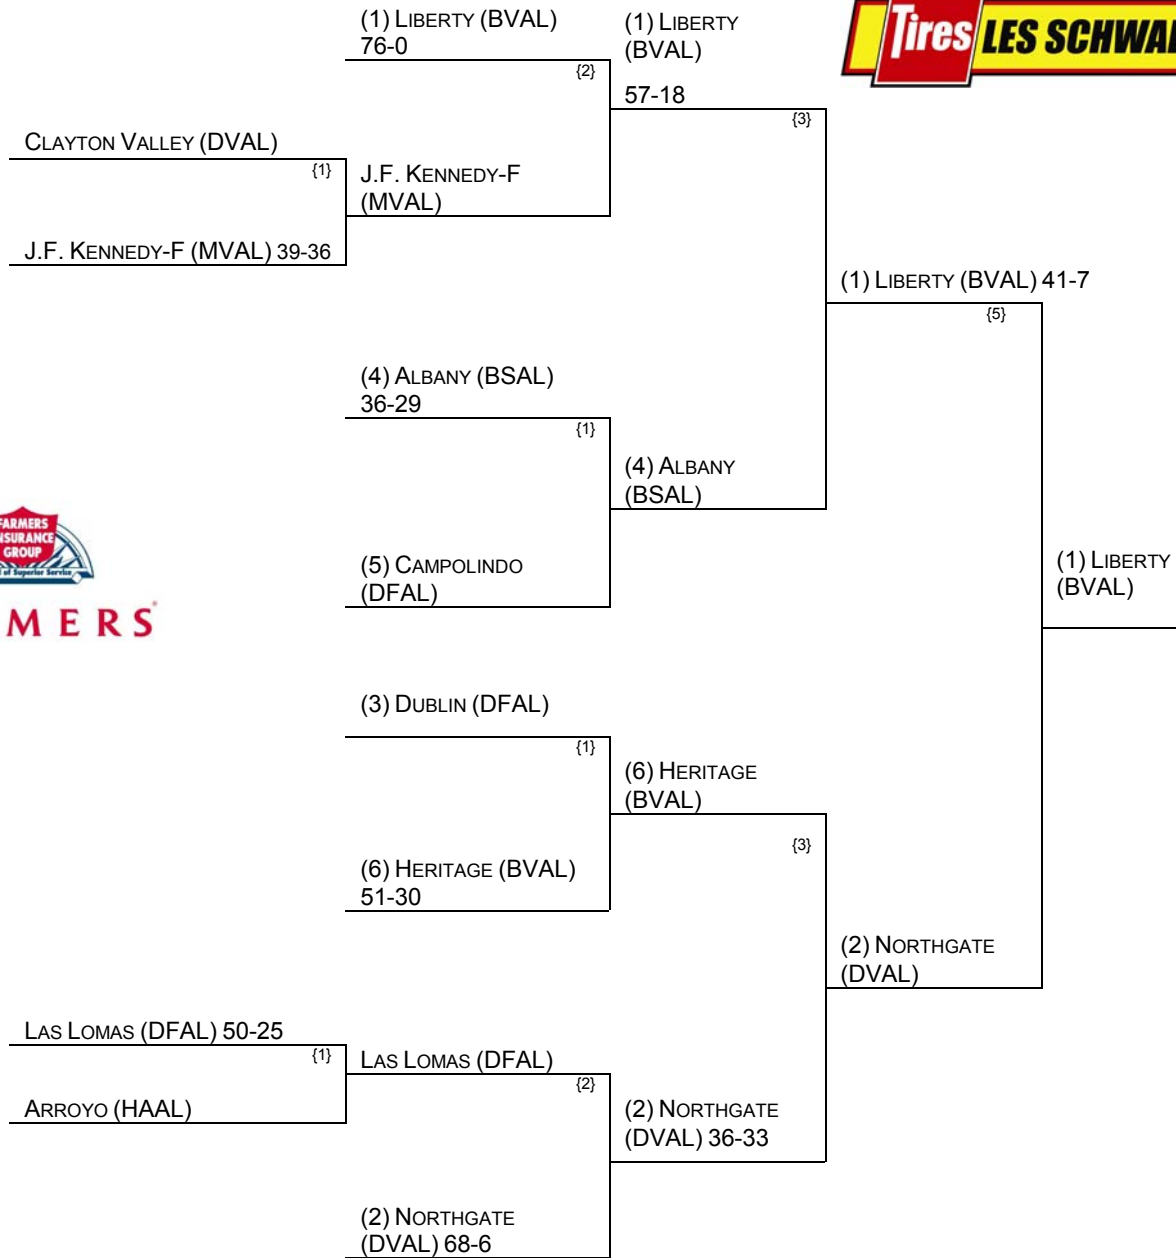

# 2010 NCS/LES SCHWAB TIRES DIVISION II EB DUAL TEAM WRESTLING CHAMPIONSHIPS

## Presented by Farmers

CHAMPIONSHIP BRACKET – updated 2/13, 7:45 pm

**CONSOLATION BRACKET**