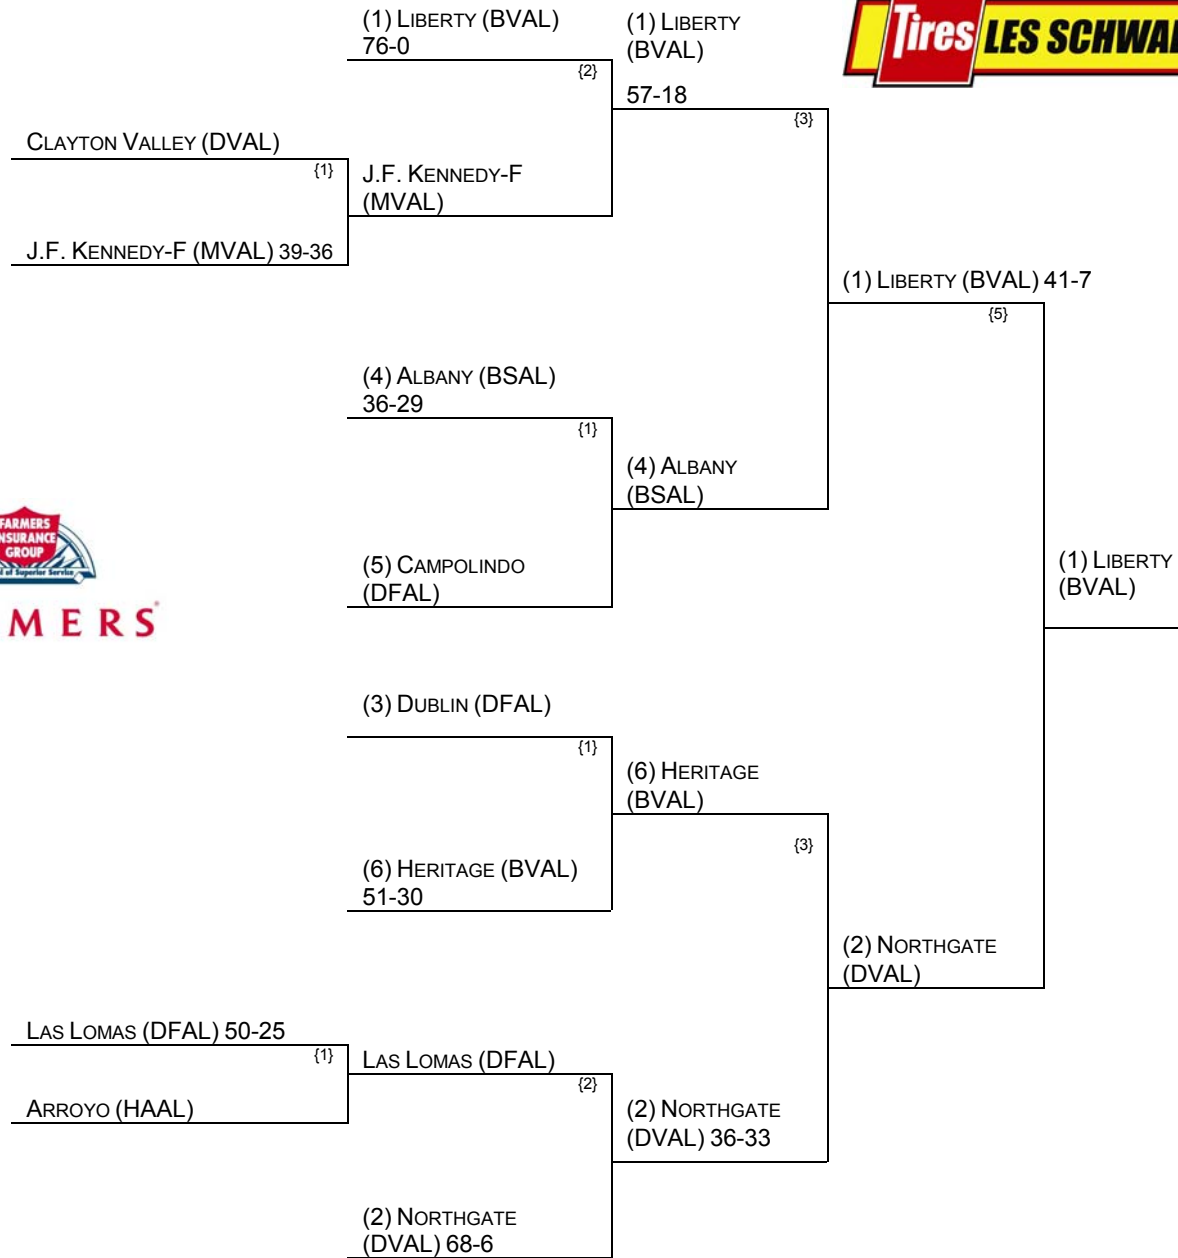

2010 NCS/LES SCHWAB TIRES DIVISION II EB DUAL TEAM WRESTLING CHAMPIONSHIPS

Presented by Farmers

CHAMPIONSHIP BRACKET – updated 2/13, 7:45 pm

CONSOLATION BRACKET