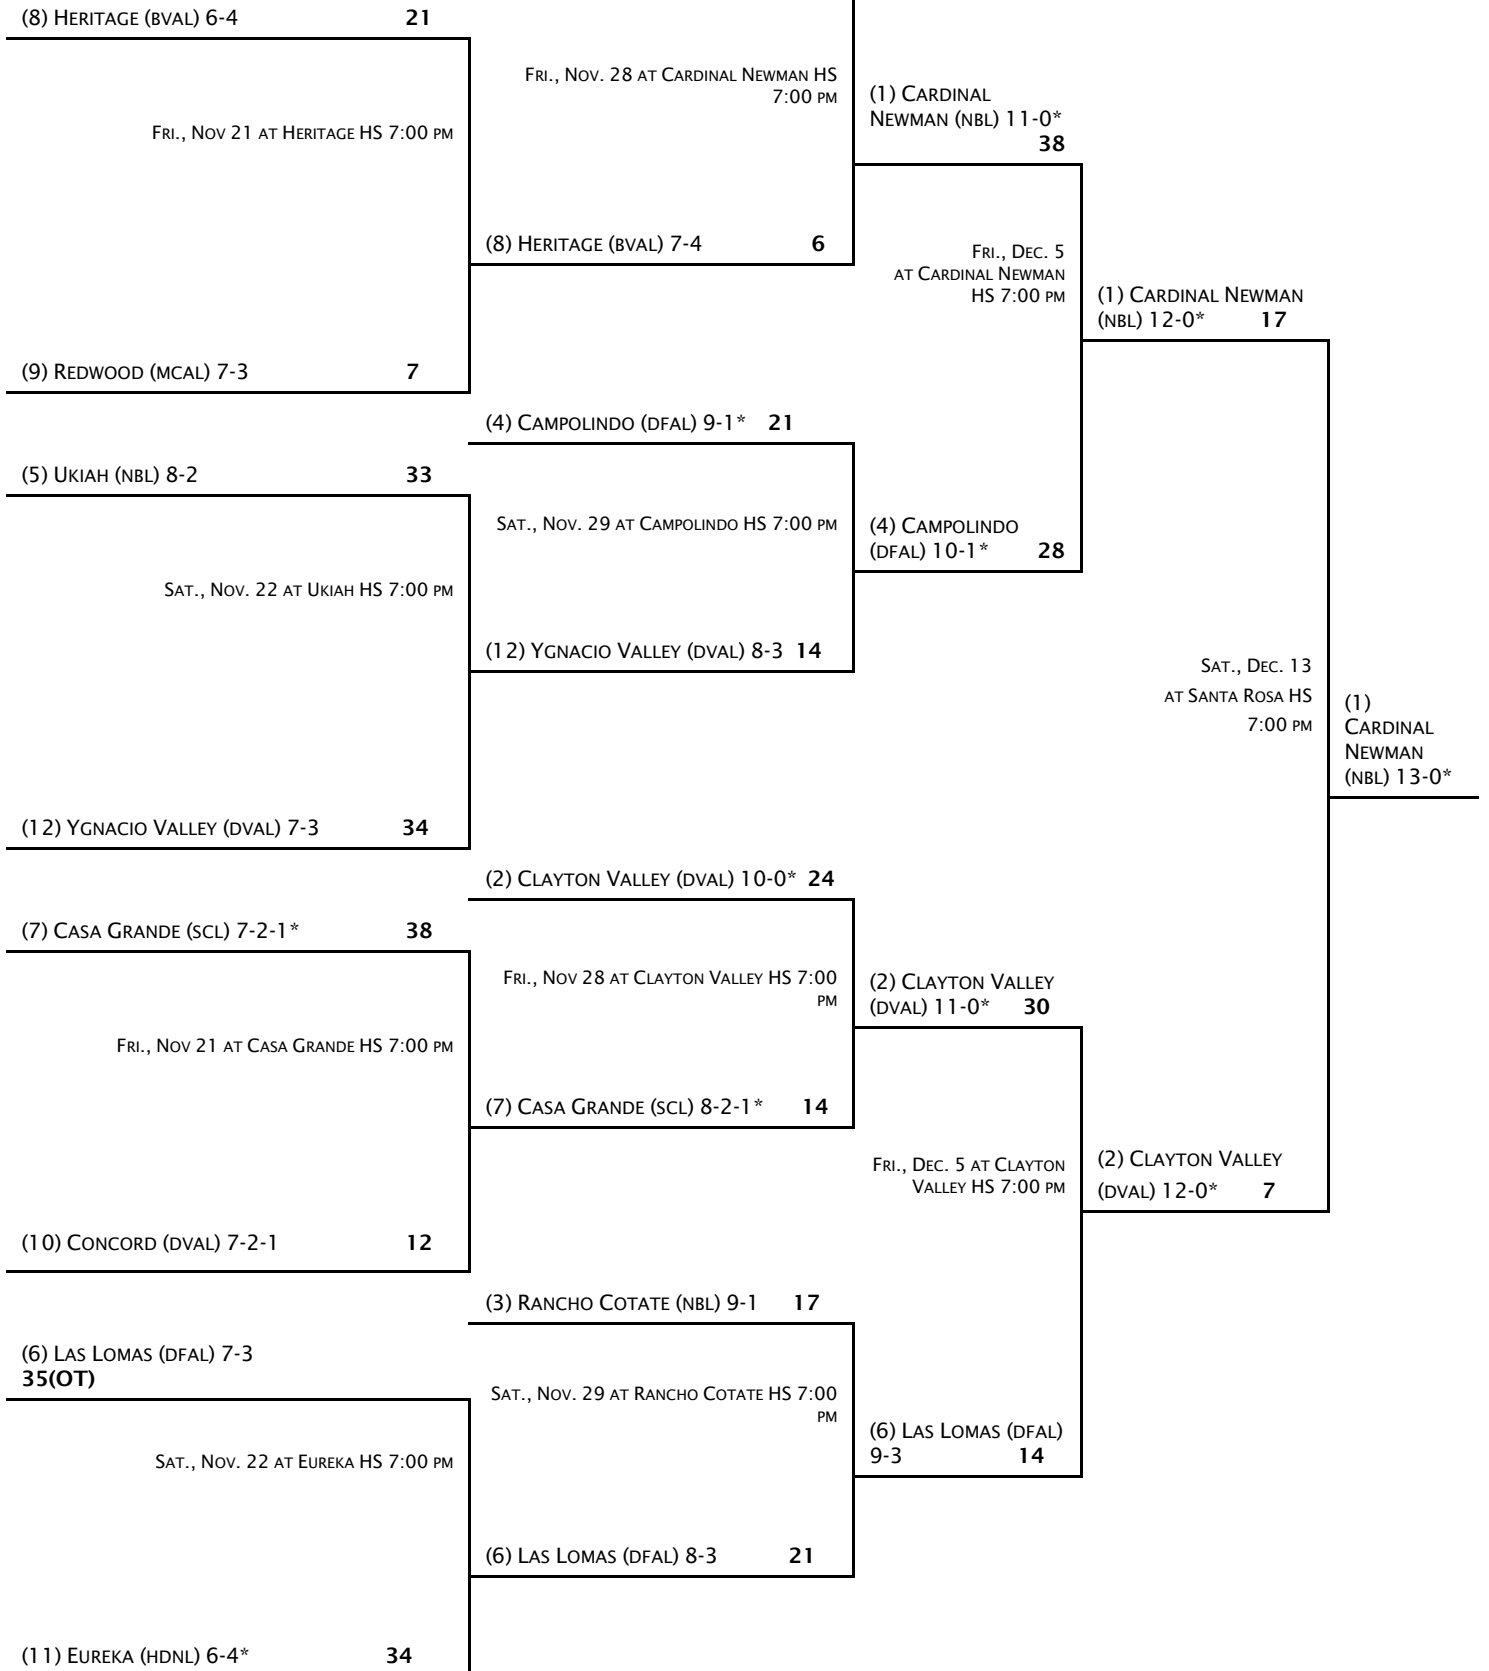

2008 NCS/LES SCHWAB TIRES DIVISION II FOOTBALL CHAMPIONSHIP

PRESENTED BY FARMERS

LAST UPDATED 12/13/08 BY KS AT 10:14 PM
 FRI., NOV. 21 OR SAT., NOV. 22

FRI., NOV. 28 OR SAT., NOV. 29
 (1) CARDINAL NEWMAN (NBL) 10-0* 42

FRI., DEC. 5 OR SAT., DEC. 6 FRI., DEC. 12 OR SAT., DEC. 13

*= DESIGNATED CHAMPION