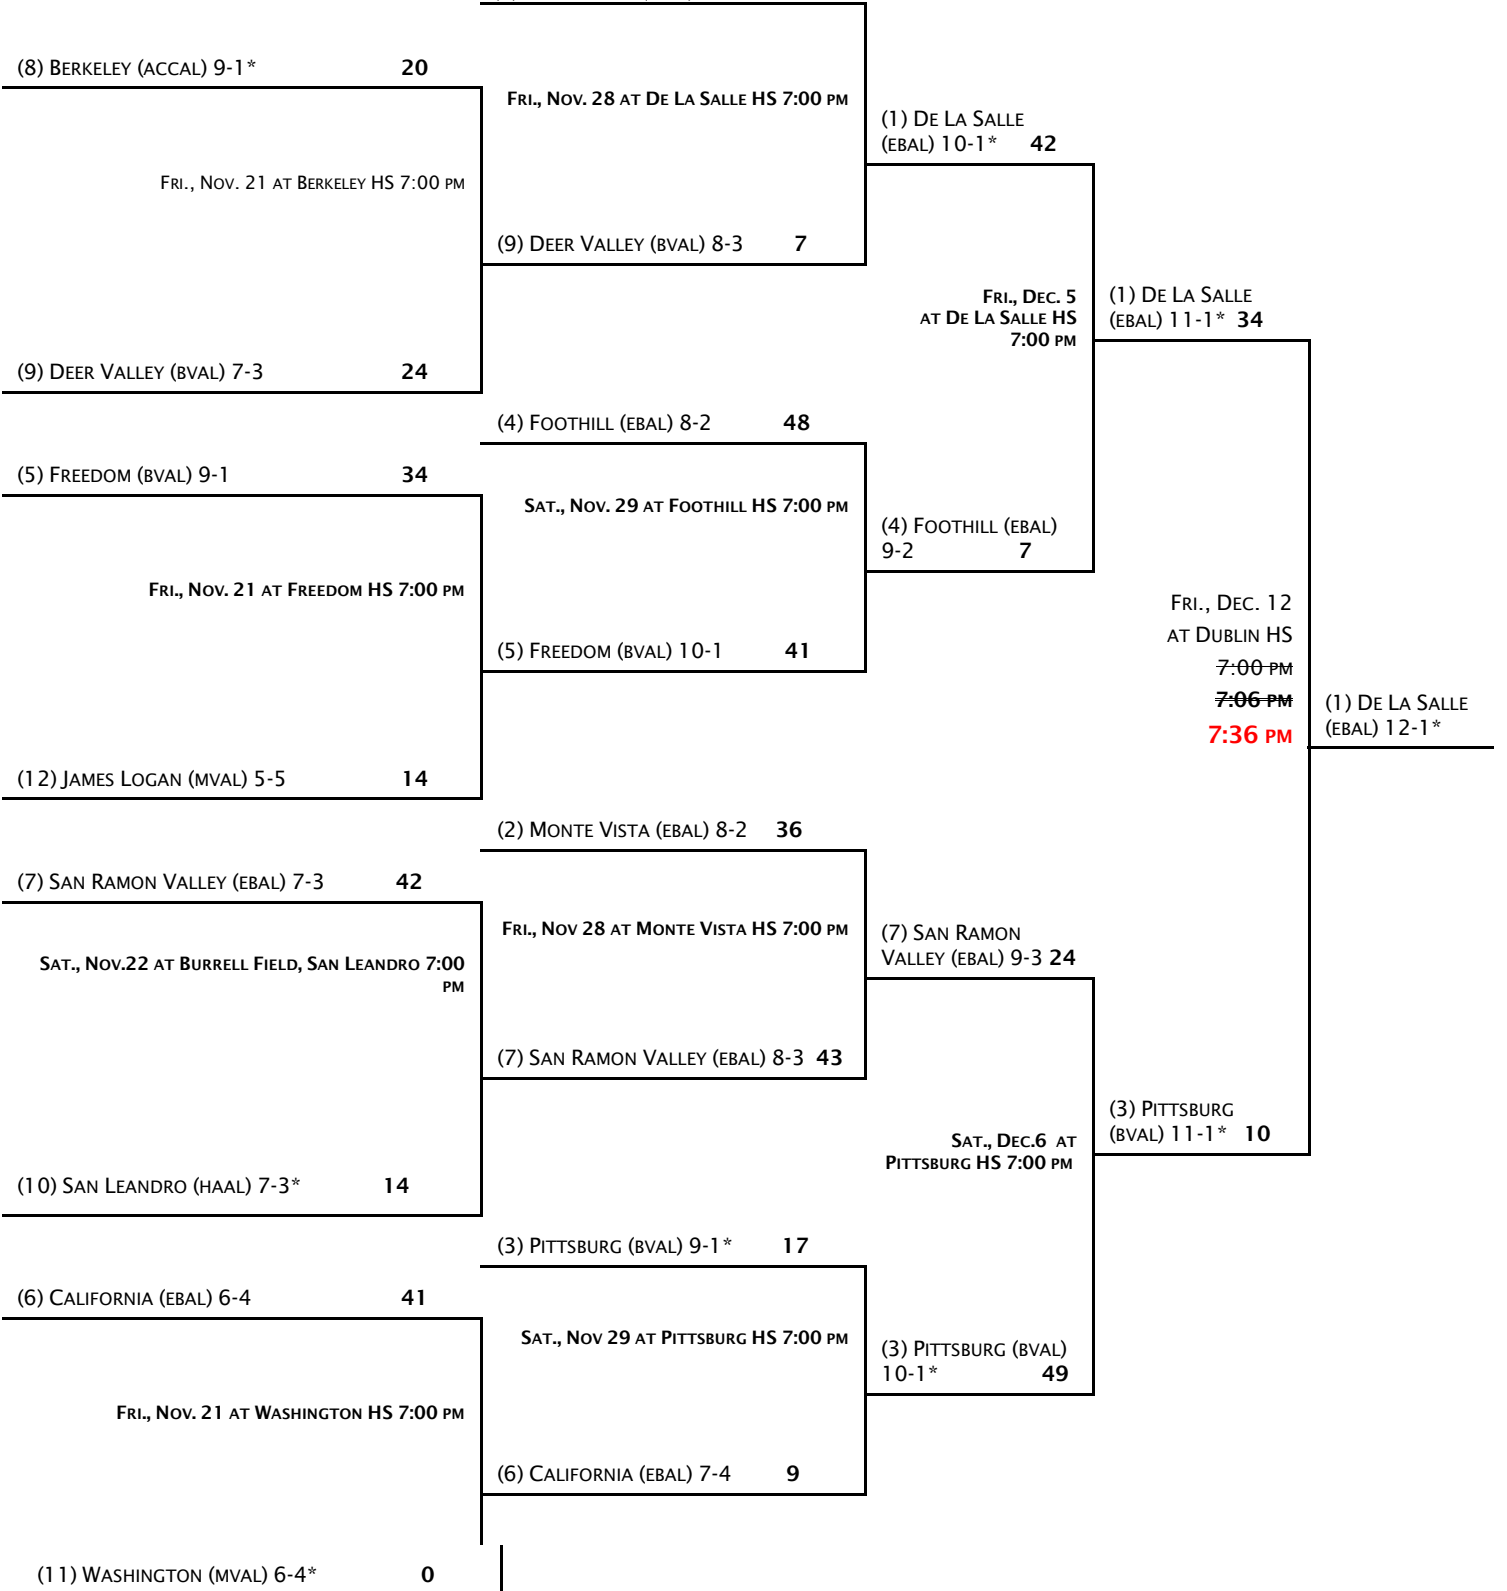

2008 NCS/LES SCHWAB TIRES DIVISION I FOOTBALL CHAMPIONSHIP

PRESENTED BY FARMERS

LAST UPDATED 12/12/08 BY KS AT 11:35 P.M.
 FRI., NOV. 21 OR SAT., NOV. 22

FRI., NOV. 28 OR SAT., NOV. 29
 (1) DE LA SALLE (EBAL) 9-1* 52

FRI., DEC. 5 OR SAT., DEC. 6 FRI., DEC. 12

*= DESIGNATED CHAMPION